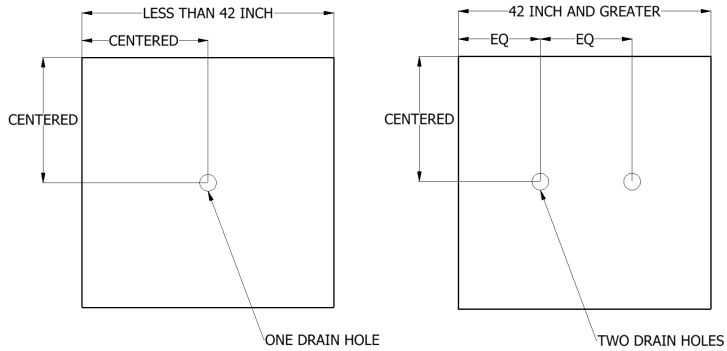

Planter Drain Hole Guide

If requested, Tournesol Siteworks will provide planter drain holes (1 5/8" Dia.) in the quantities shown below. Please speak with your sales representative to discuss custom options for other requirements.

Square Planters

Round Planters

Rectangular Planters – centered on all widths

Note: All dimensions are approximate and the location of drain holes can vary +/- 1/2"