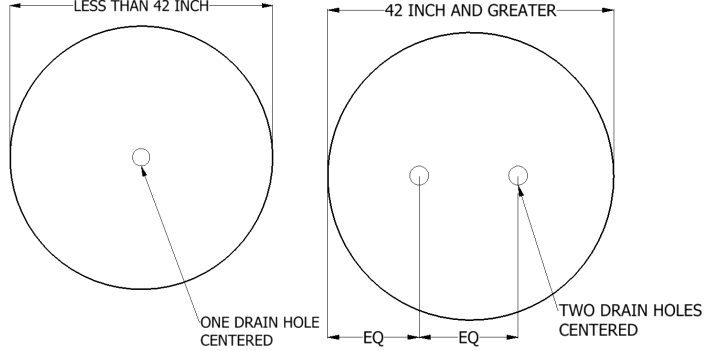

Planter Drain Hole Guide

If requested, Tournesol Siteworks will provide planter drain holes (1 5/8" Dia.) in the quantities shown below. Please speak with your sales representative to discuss custom options for other requirements.

Square Planters

Round Planters

Rectangular Planters – centered on all widths

Note: All dimensions are approximate and the location of drain holes can vary +/- 1/2"