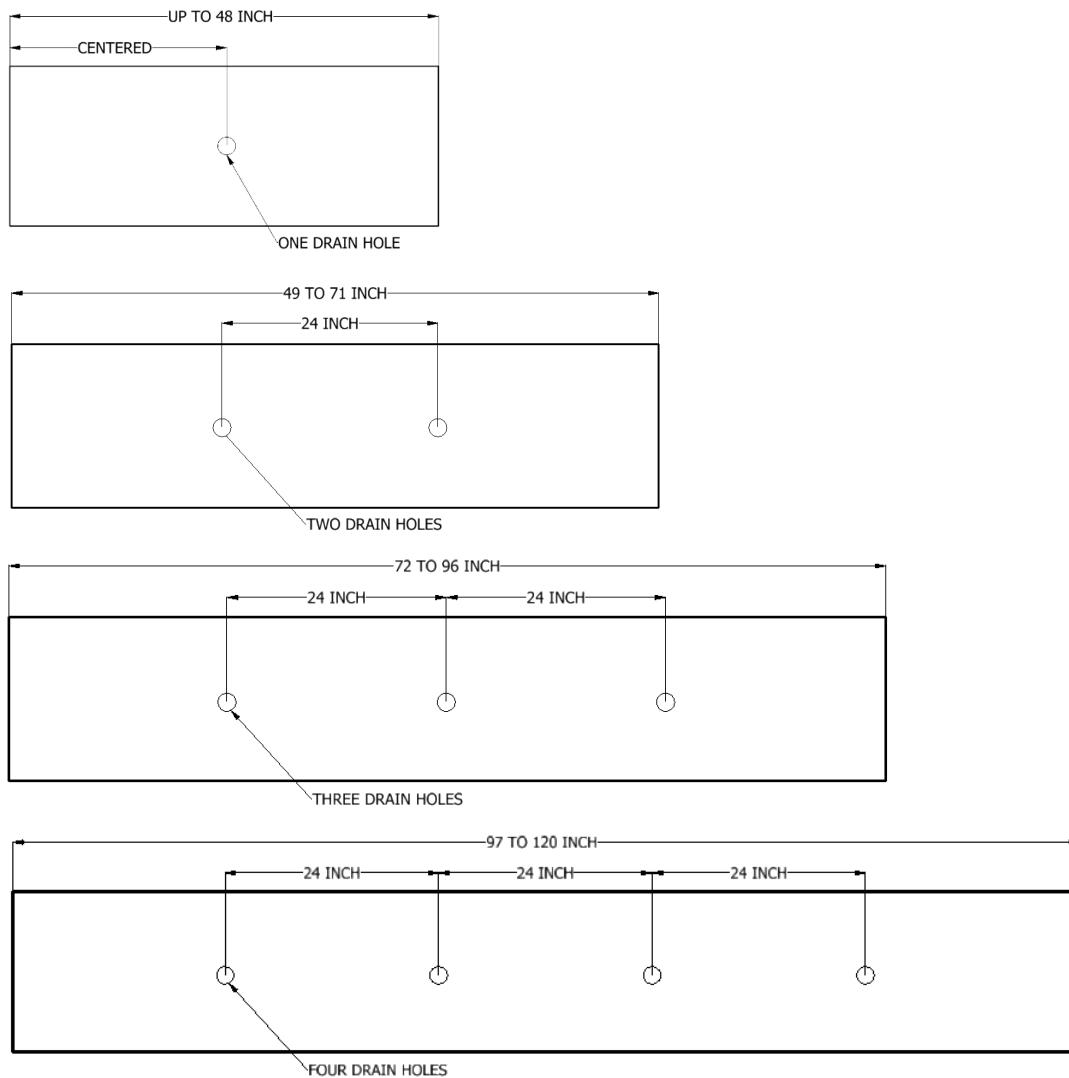

Planter Drain Hole Guide

If requested, Tournesol Siteworks will provide planter drain holes (1 5/8" Dia.) in the quantities shown below. Please speak with your sales representative to discuss custom options for other requirements.

Square Planters

Round Planters

Rectangular Planters – centered on all widths

Note: All dimensions are approximate and the location of drain holes can vary +/- 1/2"